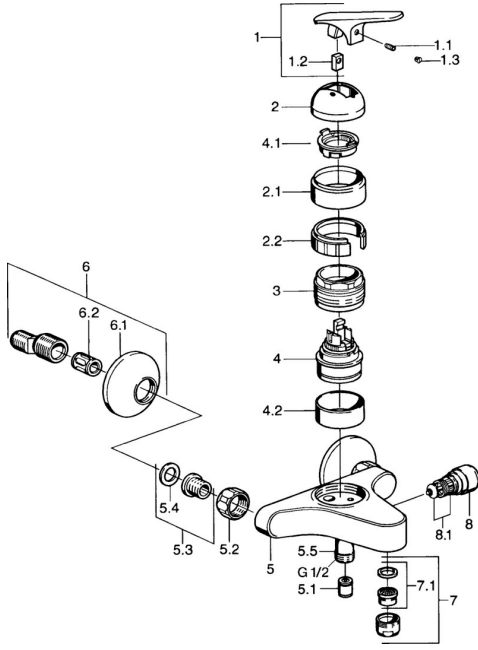

EAN: 4015474661714
static.hansa.com/01782102

Spare parts

SP01782102

	Name	Code
1.1	Screw, M5x8, SW2.5	59904755
1.2	Bushing	59904778
1.3	Plug, hot/cold	59906705
2	Covering cap Chrome Discontinued	59905867
2.1	Cover Chrome Discontinued	59911420
2.2	Holder Discontinued	59911421
3	Tightening nut, M52x1, AF45	59911161
4	Cartridge, 4.8 eco	59904601
4.1	Hot water limiter	59904759
4.2	Spacer sleeve Discontinued	59905871
5.1	Non-return valve	59905714
5.2	Connection nut, G3/4, AF30	59902230
5.3	Seat, G1/2, L, WAF10	59904618
5.4	Retaining ring, 23.9x15.2x2	59902689
5.5	Connector	59906277
6	Eccentric, G3/4xG1/2 Chrome	59904793
6.1	Cover flange Chrome	59904796
6.2	Silencer	59904792
7	Aerator, M24x1 B Chrome	59905872
7.1	Aerator, M22/M24	59905873
8	Diverter Chrome	59910803
8.1	Sealing kit	59904791