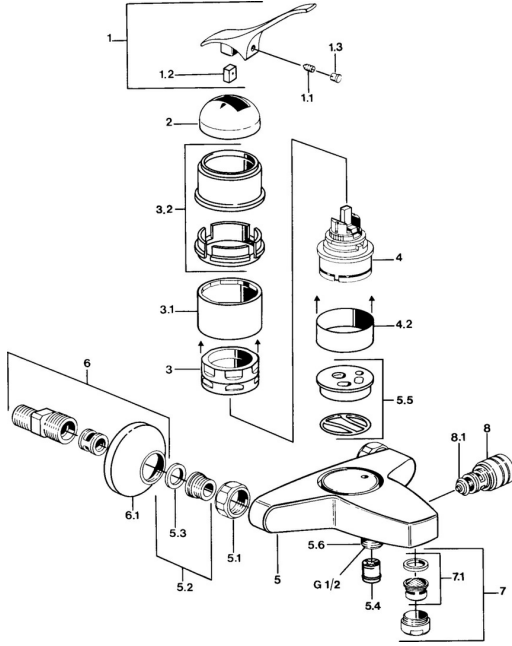

EAN: 4015474567573
static.hansa.com/01782101

Spare parts

SP01782101

	Name	Code
1.1	Screw, M5x8, SW2.5	59904755
1.2	Bushing	59904778
1.3	Plug, hot/cold	59906705
2	Covering cap Chrome Discontinued	59905867
3.1	Screw sleeve Discontinued	59905868
3.2	Protective sleeve Chrome Discontinued	59910320
4	Cartridge, 4.8 eco	59904601
4.2	Spacer sleeve Discontinued	59905871
5.1	Connection nut, G3/4, AF30	59902230
5.2	Seat, G1/2, L, WAF10	59904618
5.3	Retaining ring, 23.9x15.2x2	59902689
5.4	Non-return valve	59905714
5.5	Plate Discontinued	59911152
5.6	Connector	59906277
6	Eccentric, G3/4xG1/2 Chrome	59904793
6.1	Cover flange Chrome	59904796
7	Aerator, M24x1 B Chrome	59905872
7.1	Aerator, M22/M24	59905873
8	Diverter Chrome	59910803
8.1	Sealing kit	59904791