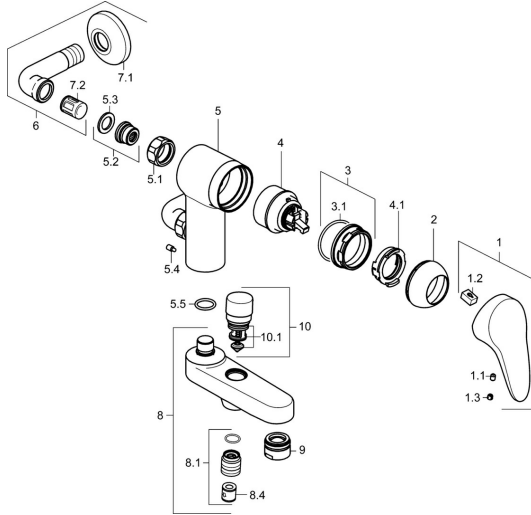

EAN: 4015474256897
static.hansa.com/01772573

Spare parts

SP01772583

	Name	Code
1	Lever, L=87 mm	59914195
1	Lever, L=93 mm Chrome	01880083
1.1	Screw, M5x8, SW2.5	59904755
1.2	Bushing	59904778
1.3	Symbol plug Grey	59912112
2	Covering cap Chrome	59912638
3	Eye screw, M50x1, SW45	59904775
3.1	O-ring, d 43x2.5	59911166
4	Cartridge, 4.8 eco	59904601
4.1	Hot water limiter	59904759
5.1	Connection nut, G3/4, AF30	59902230
5.2	Seat, G1/2, L, WAF10	59904618
5.3	Retaining ring, 23.9x15.2x2	59902689
5.4	Screw, M4x8 Discontinued	59901419
5.5	O-ring, 18x2.5	59902342
6	Angle coupling Discontinued	59905587
7.1	Cover flange Chrome	59904796
7.2	Silencer	59904792
8	Spout Chrome Discontinued	59911383
8.1	Thread nipple, G1/2xM18x1	59911384
8.4	Non-return valve	59905714
9	Aerator, M28x1 D Chrome	59907198
10	Diverter Chrome	59912656
10.1	Sealing kit	59904791
N.I.	Key, SW45/SW50	59905190