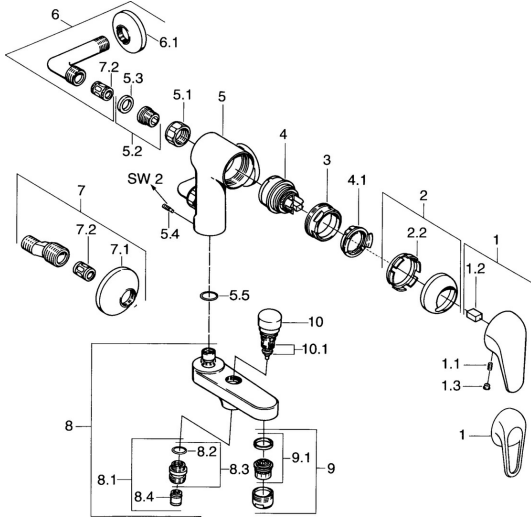

EAN: 4015474059160
static.hansa.com/01772504

Spare parts

SP01772504

	Name	Code
1	Lever	59913904
1.1	Screw, M5x8, SW2.5	59904755
1.2	Bushing	59904778
1.3	Plug, hot/cold	59906705
2	Covering cap Chrome	59906563
2.2	Fixing sleeve	59906695
3	Eye screw, M50x1, SW45	59904775
4	Cartridge, 4.8 eco	59904601
4.1	Hot water limiter	59904759
5.1	Connection nut, G3/4, AF30	59902230
5.2	Seat, G1/2, L, WAF10	59904618
5.3	Retaining ring, 23.9x15.2x2	59902689
5.4	Screw, M4x8 Discontinued	59901419
5.5	O-ring, 18x2.5	59902342
6	Angle coupling Discontinued	59905587
7	Eccentric, G3/4xG1/2 Chrome	59904793
7.1	Cover flange Chrome	59904796
7.2	Silencer	59904792
8	Spout Chrome Discontinued	59911383
8.1	Thread nipple, G1/2xM18x1	59911384
8.2	O-ring, d 15x1.2	59911395
8.4	Non-return valve	59905714
9	Aerator, M28x1 D Chrome	59907198
10	Diverter Chrome	59910803
10.1	Sealing kit	59904791