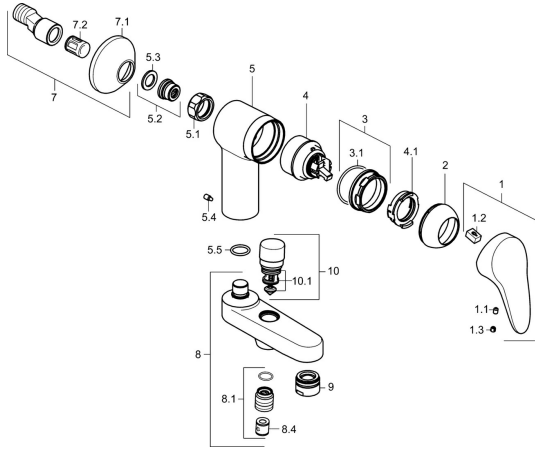

EAN: 4015474271555
static.hansa.com/01772183

Spare parts

SP01772183

	Name	Code
1	Lever, L=87 mm	59914195
1	Lever, L=93 mm Chrome	01880083
1.1	Screw, M5x8, SW2.5	59904755
1.2	Bushing	59904778
1.3	Symbol plug Grey	59912112
2	Covering cap Chrome	59912638
3	Eye screw, M50x1, SW45	59904775
3.1	O-ring, d 43x2.5	59911166
4	Cartridge, 4.8 eco	59904601
4.1	Hot water limiter	59904759
5.1	Connection nut, G3/4, AF30	59902230
5.2	Seat, G1/2, L, WAF10	59904618
5.3	Retaining ring, 23.9x15.2x2	59902689
5.4	Screw, M4x8 Discontinued	59901419
5.5	O-ring, 18x2.5	59902342
7	Eccentric, G3/4xG1/2 Chrome	59904793
7.1	Cover flange Chrome	59904796
7.2	Silencer	59904792
8	Spout Chrome Discontinued	59911383
8.1	Thread nipple, G1/2xM18x1	59911384
8.4	Non-return valve	59905714
9	Aerator, M28x1 D Chrome	59907198
10	Diverter Chrome	59912656
10.1	Sealing kit	59904791
N.I.	Key, SW45/SW50	59905190