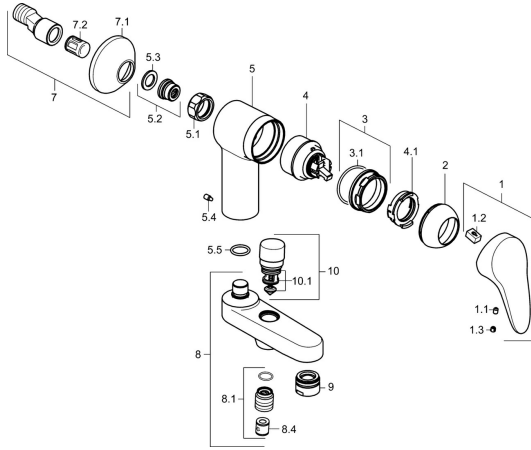

EAN: 4015474256903
static.hansa.com/01772173

Spare parts

SP01772183

| | Name | Code |
|------|----------------------------------|----------|
| 1 | Lever, L=87 mm | 59914195 |
| 1 | Lever, L=93 mm Chrome | 01880083 |
| 1.1 | Screw, M5x8, SW2.5 | 59904755 |
| 1.2 | Bushing | 59904778 |
| 1.3 | Symbol plug Grey | 59912112 |
| 2 | Covering cap Chrome | 59912638 |
| 3 | Eye screw, M50x1, SW45 | 59904775 |
| 3.1 | O-ring, d 43x2.5 | 59911166 |
| 4 | Cartridge, 4.8 eco | 59904601 |
| 4.1 | Hot water limiter | 59904759 |
| 5.1 | Connection nut, G3/4, AF30 | 59902230 |
| 5.2 | Seat, G1/2, L, WAF10 | 59904618 |
| 5.3 | Retaining ring, 23.9x15.2x2 | 59902689 |
| 5.4 | Screw, M4x8 Discontinued | 59901419 |
| 5.5 | O-ring, 18x2.5 | 59902342 |
| 7 | Eccentric, G3/4xG1/2 Chrome | 59904793 |
| 7.1 | Cover flange Chrome | 59904796 |
| 7.2 | Silencer | 59904792 |
| 8 | Spout Chrome Discontinued | 59911383 |
| 8.1 | Thread nipple, G1/2xM18x1 | 59911384 |
| 8.4 | Non-return valve | 59905714 |
| 9 | Aerator, M28x1 D Chrome | 59907198 |
| 10 | Diverter Chrome | 59912656 |
| 10.1 | Sealing kit | 59904791 |
| N.I. | Key, SW45/SW50 | 59905190 |