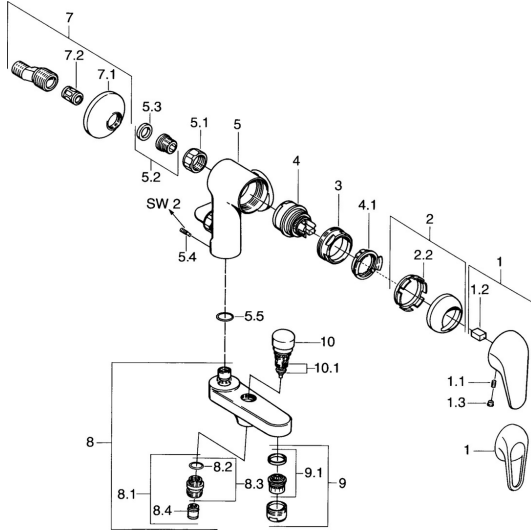

EAN: 4015474059115
static.hansa.com/01772104

Spare parts

SP01772104

	Name	Code
1	Lever	59913904
1.1	Screw, M5x8, SW2.5	59904755
1.2	Bushing	59904778
1.3	Plug, hot/cold	59906705
2	Covering cap Chrome	59906563
2.2	Fixing sleeve	59906695
3	Eye screw, M50x1, SW45	59904775
4	Cartridge, 4.8 eco	59904601
4.1	Hot water limiter	59904759
5.1	Connection nut, G3/4, AF30	59902230
5.2	Seat, G1/2, L, WAF10	59904618
5.3	Retaining ring, 23.9x15.2x2	59902689
5.4	Screw, M4x8 Discontinued	59901419
5.5	O-ring, 18x2.5	59902342
7	Eccentric, G3/4xG1/2 Chrome	59904793
7.1	Cover flange Chrome	59904796
7.2	Silencer	59904792
8	Spout Chrome Discontinued	59911383
8.1	Thread nipple, G1/2xM18x1	59911384
8.2	O-ring, d 15x1.2	59911395
8.4	Non-return valve	59905714
9	Aerator, M28x1 D Chrome	59907198
10	Diverter Chrome	59910803
10.1	Sealing kit	59904791
N.I.	Cover Chrome Discontinued	59912753