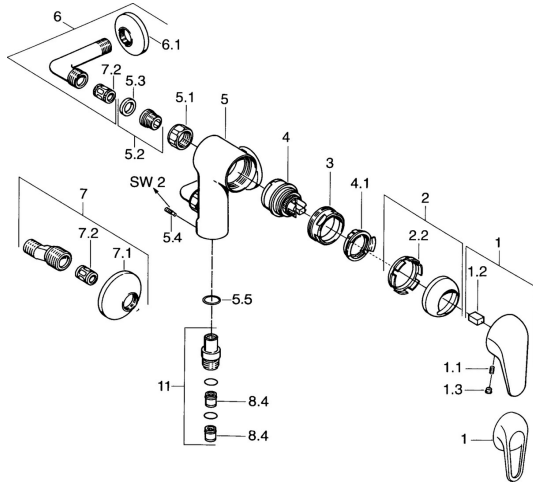

EAN: 4015474059092
static.hansa.com/01760504

Spare parts

SP01760504

	Name	Code
1	Lever	59913904
1.1	Screw, M5x8, SW2.5	59904755
1.2	Bushing	59904778
1.3	Plug, hot/cold	59906705
2	Covering cap Chrome	59906563
2.2	Fixing sleeve	59906695
3	Eye screw, M50x1, SW45	59904775
4	Cartridge, 4.8 eco	59904601
4.1	Hot water limiter	59904759
5.1	Connection nut, G3/4, AF30	59902230
5.2	Seat, G1/2, L, WAF10	59904618
5.3	Retaining ring, 23.9x15.2x2	59902689
5.4	Screw, M4x8 Discontinued	59901419
5.5	O-ring, 18x2.5	59902342
6	Angle coupling Discontinued	59905587
7	Eccentric, G3/4xG1/2 Chrome	59904793
7.1	Cover flange Chrome	59904796
7.2	Silencer	59904792
8.4	Non-return valve	59905714
11	Connector, G1/2 Discontinued	59911385