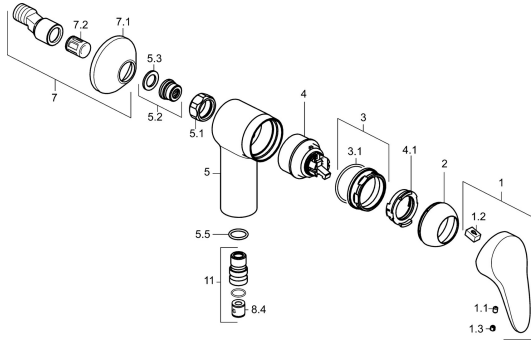

EAN: 4015474271548
static.hansa.com/01760183

Spare parts

SP01760183

	Name	Code
1	Lever, L=87 mm	59914195
1	Lever, L=93 mm Chrome	01880083
1.1	Screw, M5x8, SW2.5	59904755
1.2	Bushing	59904778
1.3	Symbol plug Grey	59912112
2	Covering cap Chrome	59912638
3	Eye screw, M50x1, SW45	59904775
3.1	O-ring, d 43x2.5	59911166
4	Cartridge, 4.8 eco	59904601
4.1	Hot water limiter	59904759
5.1	Connection nut, G3/4, AF30	59902230
5.2	Seat, G1/2, L, WAF10	59904618
5.3	Retaining ring, 23.9x15.2x2	59902689
5.4	Screw, M4x8 Discontinued	59901419
5.5	O-ring, 18x2.5	59902342
7	Eccentric, G3/4xG1/2 Chrome	59904793
7.1	Cover flange Chrome	59904796
7.2	Silencer	59904792
8.4	Non-return valve	59905714
11	Connector, G1/2 Discontinued	59911385
N.I.	Key, SW45/SW50	59905190