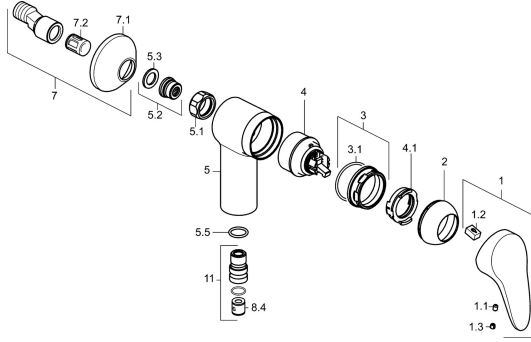

EAN: 4015474256910
static.hansa.com/01760173

Spare parts

SP01760183

	Name	Code
1	Lever, L=87 mm	59914195
1	Lever, L=93 mm Chrome	01880083
1.1	Screw, M5x8, SW2.5	59904755
1.2	Bushing	59904778
1.3	Symbol plug Grey	59912112
2	Covering cap Chrome	59912638
3	Eye screw, M50x1, SW45	59904775
3.1	O-ring, d 43x2.5	59911166
4	Cartridge, 4.8 eco	59904601
4.1	Hot water limiter	59904759
5.1	Connection nut, G3/4, AF30	59902230
5.2	Seat, G1/2, L, WAF10	59904618
5.3	Retaining ring, 23.9x15.2x2	59902689
5.4	Screw, M4x8 Discontinued	59901419
5.5	O-ring, 18x2.5	59902342
7	Eccentric, G3/4xG1/2 Chrome	59904793
7.1	Cover flange Chrome	59904796
7.2	Silencer	59904792
8.4	Non-return valve	59905714
11	Connector, G1/2 Discontinued	59911385
N.I.	Key, SW45/SW50	59905190