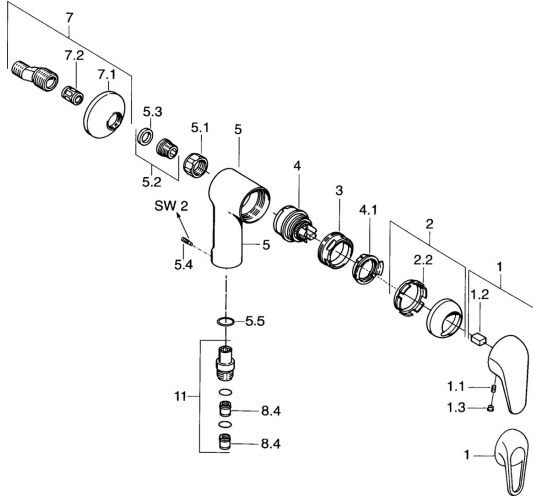

EAN: 4015474059054
static.hansa.com/01760104

Spare parts

SP01760104

	Name	Code
1	Lever	59913904
1.1	Screw, M5x8, SW2.5	59904755
1.2	Bushing	59904778
1.3	Plug, hot/cold	59906705
2	Covering cap Chrome	59906563
2.2	Fixing sleeve	59906695
3	Eye screw, M50x1, SW45	59904775
4	Cartridge, 4.8 eco	59904601
4.1	Hot water limiter	59904759
5.1	Connection nut, G3/4, AF30	59902230
5.2	Seat, G1/2, L, WAF10	59904618
5.3	Retaining ring, 23.9x15.2x2	59902689
5.4	Screw, M4x8 Discontinued	59901419
5.5	O-ring, 18x2.5	59902342
7	Eccentric, G3/4xG1/2 Chrome	59904793
7.1	Cover flange Chrome	59904796
7.2	Silencer	59904792
8.4	Non-return valve	59905714
11	Connector, G1/2 Discontinued	59911385