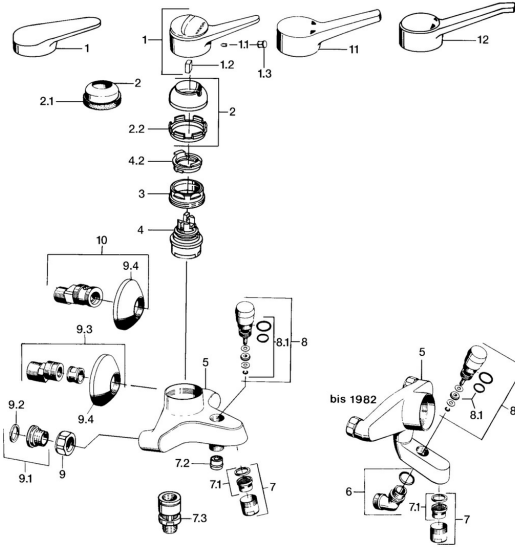

EAN: 4015474019584
static.hansa.com/01742186

Spare parts

SP01742102

	Name	Code
1	Lever, (-2004) Chrome	59901882
1.1	Screw, M5x8, SW2.5	59904755
1.2	Bushing	59904778
1.3	Plug, hot/cold	59906705
2	Covering cap, (-1994) Chrome Discontinued	59904756
2	Covering cap Chrome	59906563
2.2	Fixing sleeve	59906695
3	Eye screw, M50x1, SW45	59904775
4	Cartridge, 4.8 eco	59904601
4.2	Hot water limiter	59904759
7	Aerator, M28x1 C Chrome	59902088
7.1	Aerator, M28x1 C Discontinued	59902089
7.2	Non-return valve	59905714
7.3	Vacuum breaker, DN15	59911330
8	Diverter Chrome	59910803
8.1	Sealing kit	59904791
9	Connection nut, G3/4, AF30	59902230
9.1	Seat, G1/2, L, WAF10	59904618
9.2	Retaining ring, 23.9x15.2x2	59902689
9.3	Eccentric, G3/4xG1/2 Chrome	59904793
9.4	Cover flange Chrome	59904796