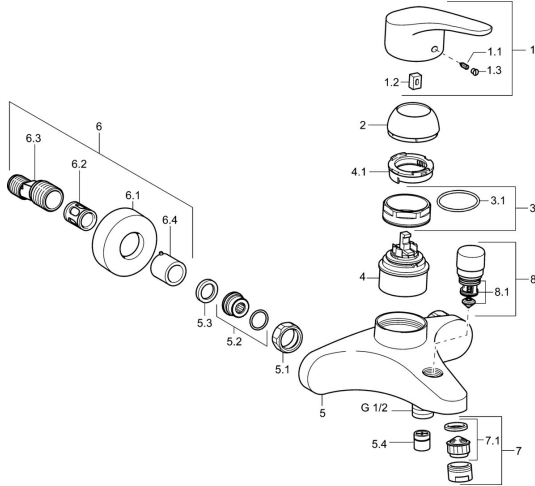

EAN: 4015474566644
static.hansa.com/01742183

Spare parts

SP01742183

	Name	Code
1	Lever, L=93 mm Chrome	01880083
1.1	Screw, M5x8, SW2.5	59904755
1.2	Bushing	59904778
1.3	Symbol plug Grey	59912112
2	Covering cap Chrome	59912638
3	Eye screw, M50x1, SW45	59904775
3.1	O-ring, d 43x2.5	59911166
4	Cartridge, 4.8 eco	59904601
4.1	Hot water limiter	59904759
5.1	Connection nut, G3/4, AF30	59902230
5.2	Connector	59913400
5.3	Retaining ring, 23.9x15.2x2	59902689
5.4	Non-return valve	59905714
6.1	Cover flange Chrome	59912652
6.2	Silencer	59904792
6.3	Eccentric connector, G3/4xG1/2, DN15	59910254
6.4	Cover sleeve Chrome	59912651
7	Aerator, M24x1 B Chrome	59905872
7.1	Aerator, M22/M24	59905873
8	Diverter Chrome	59912656
8.1	Sealing kit	59904791