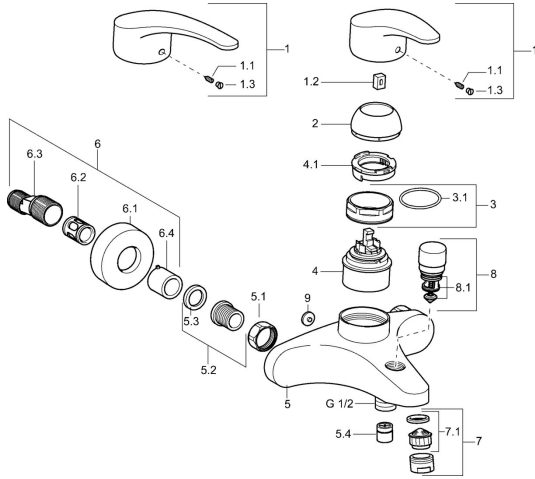

EAN: 4015474077201
static.hansa.com/01742176

Spare parts

SP01742173

	Name	Code
1	Long lever, L=138 Chrome	01880076
1	Lever, L=87 mm	59914195
1.1	Screw, M5x8, SW2.5	59904755
1.2	Bushing	59904778
1.3	Symbol plug Grey	59912112
2	Covering cap Chrome	59912638
3	Eye screw, M50x1, SW45	59904775
3.1	O-ring, d 43x2.5	59911166
4	Cartridge, 4.8 eco	59904601
4.1	Hot water limiter	59904759
5.1	Connection nut, G3/4, AF30	59902230
5.2	Seat, G1/2, L, WAF10	59904618
5.3	Retaining ring, 23.9x15.2x2	59902689
5.4	Non-return valve	59905714
5.6	Vacuum breaker, DN15	59911330
6.1	Cover flange Chrome	59912652
6.2	Silencer	59904792
6.3	Eccentric connector, G3/4xG1/2, DN15	59910254
6.4	Cover sleeve Chrome	59912651
7	Aerator, M24x1 B Chrome	59905872
7.1	Aerator, M22/M24	59905873
8	Diverter Chrome	59912656
8.1	Sealing kit	59904791
9	Plug Grey Discontinued	59912654