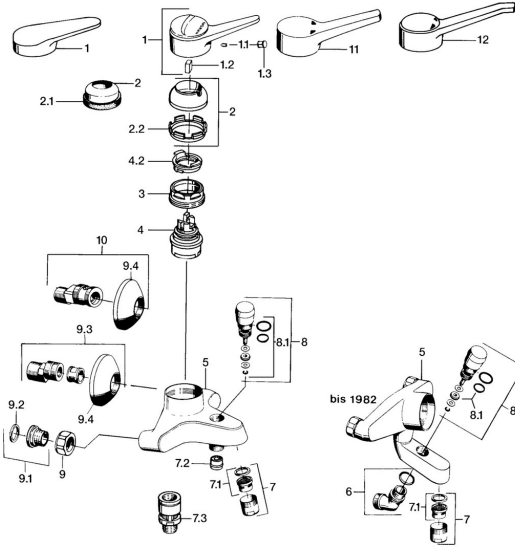

EAN: 4015474642379
static.hansa.com/01742132

Spare parts

SP01742102

	Name	Code
1	Lever, (-2004) Chrome	59901882
1.1	Screw, M5x8, SW2.5	59904755
1.2	Bushing	59904778
1.3	Plug, hot/cold	59906705
2	Covering cap, (-1994) Chrome Discontinued	59904756
2	Covering cap Chrome	59906563
2.2	Fixing sleeve	59906695
3	Eye screw, M50x1, SW45	59904775
4	Cartridge, 4.8 eco	59904601
4.2	Hot water limiter	59904759
7	Aerator, M28x1 C Chrome	59902088
7.1	Aerator, M28x1 C Discontinued	59902089
7.2	Non-return valve	59905714
7.3	Vacuum breaker, DN15	59911330
8	Diverter Chrome	59910803
8.1	Sealing kit	59904791
9	Connection nut, G3/4, AF30	59902230
9.1	Seat, G1/2, L, WAF10	59904618
9.2	Retaining ring, 23.9x15.2x2	59902689
9.3	Eccentric, G3/4xG1/2 Chrome	59904793
9.4	Cover flange Chrome	59904796