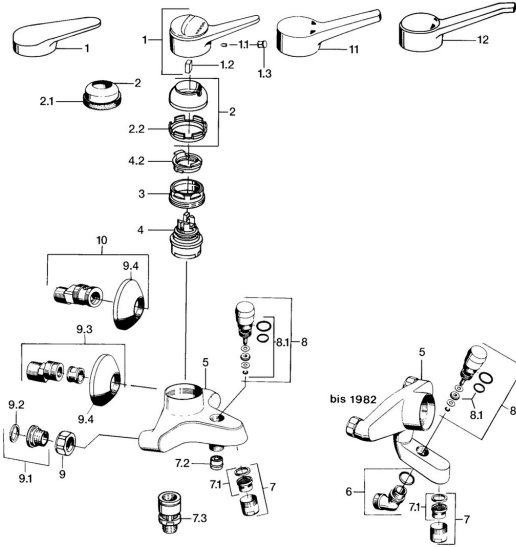

## Spare parts

### SP01742102

	Name	Code
1	Lever, (-2004) Chrome	59901882
1.1	Screw, M5x8, SW2.5	59904755
1.2	Bushing	59904778
1.3	Plug, hot/cold	59906705
2	Covering cap, (-1994) Chrome <b>Discontinued</b>	59904756
2	Covering cap Chrome	59906563
2.2	Fixing sleeve	59906695
3	Eye screw, M50x1, SW45	59904775
4	Cartridge, 4.8 eco	59904601
4.2	Hot water limiter	59904759
7	Aerator, M28x1 C Chrome	59902088
7.1	Aerator, M28x1 C <b>Discontinued</b>	59902089
7.2	Non-return valve	59905714
7.3	Vacuum breaker, DN15	59911330
8	Diverter Chrome	59910803
8.1	Sealing kit	59904791
9	Connection nut, G3/4, AF30	59902230
9.1	Seat, G1/2, L, WAF10	59904618
9.2	Retaining ring, 23.9x15.2x2	59902689
9.3	Eccentric, G3/4xG1/2 Chrome	59904793
9.4	Cover flange Chrome	59904796