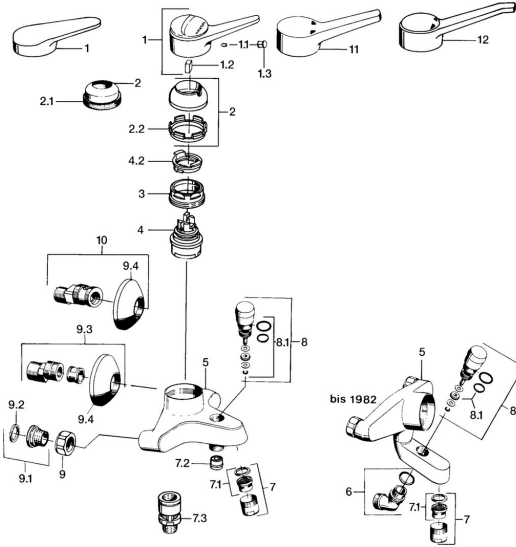

EAN: 4015474561557
static.hansa.com/01742103

Spare parts

SP01742102

	Name	Code
1	Lever, (-2004) Chrome	59901882
1.1	Screw, M5x8, SW2.5	59904755
1.2	Bushing	59904778
1.3	Plug, hot/cold	59906705
2	Covering cap, (-1994) Chrome Discontinued	59904756
2	Covering cap Chrome	59906563
2.2	Fixing sleeve	59906695
3	Eye screw, M50x1, SW45	59904775
4	Cartridge, 4.8 eco	59904601
4.2	Hot water limiter	59904759
7	Aerator, M28x1 C Chrome	59902088
7.1	Aerator, M28x1 C Discontinued	59902089
7.2	Non-return valve	59905714
7.3	Vacuum breaker, DN15	59911330
8	Diverter Chrome	59910803
8.1	Sealing kit	59904791
9	Connection nut, G3/4, AF30	59902230
9.1	Seat, G1/2, L, WAF10	59904618
9.2	Retaining ring, 23.9x15.2x2	59902689
9.3	Eccentric, G3/4xG1/2 Chrome	59904793
9.4	Cover flange Chrome	59904796