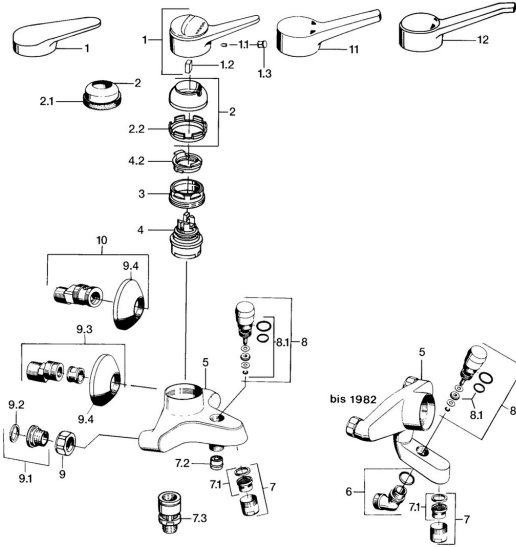

EAN: 4015474642256
static.hansa.com/01742102

Spare parts

SP01742102

	Name	Code
1	Lever, (-2004) Chrome	59901882
1.1	Screw, M5x8, SW2.5	59904755
1.2	Bushing	59904778
1.3	Plug, hot/cold	59906705
2	Covering cap, (-1994) Chrome Discontinued	59904756
2	Covering cap Chrome	59906563
2.2	Fixing sleeve	59906695
3	Eye screw, M50x1, SW45	59904775
4	Cartridge, 4.8 eco	59904601
4.2	Hot water limiter	59904759
7	Aerator, M28x1 C Chrome	59902088
7.1	Aerator, M28x1 C Discontinued	59902089
7.2	Non-return valve	59905714
7.3	Vacuum breaker, DN15	59911330
8	Diverter Chrome	59910803
8.1	Sealing kit	59904791
9	Connection nut, G3/4, AF30	59902230
9.1	Seat, G1/2, L, WAF10	59904618
9.2	Retaining ring, 23.9x15.2x2	59902689
9.3	Eccentric, G3/4xG1/2 Chrome	59904793
9.4	Cover flange Chrome	59904796