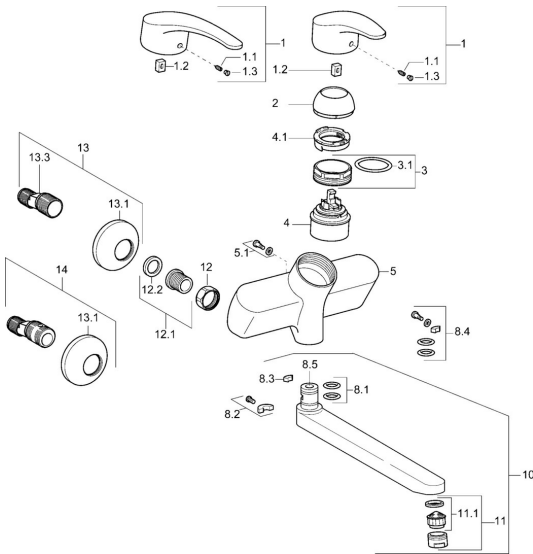

EAN: 4015474080218
static.hansa.com/01692273

Spare parts

SP01692173

	Name	Code
1	Long lever, L=138 Chrome	01880076
1	Lever, L=87 mm	59914195
1.1	Screw, M5x8, SW2.5	59904755
1.2	Bushing	59904778
1.3	Symbol plug Grey	59912112
2	Covering cap Chrome	59912638
3	Eye screw, M50x1, SW45	59904775
3.1	O-ring, d 43x2.5	59911166
4	Cartridge, 4.8 eco	59904601
4.1	Hot water limiter	59904759
5.1	Fixing screw, M6x12, AF2.5	59904804
8.1	O-ring, d 15x2.5	59910423
8.2	Limiter	59910421
8.2	Screw, M6x10, 2,5	59911435
8.3	Limiter	59910422
8.4	Maintenance set	59912230
8.5	Emptying valve	59912483
10	Spout, L=235 Chrome	59910417
10	Spout, L=96 Chrome	59910419
10	Spout, L=170 Chrome	59911183
10	Spout, L=145 Chrome	59911380
10	Spout, L=96 (2019-) Chrome	59914765
10	Spout, L=170 (2019-) Chrome	59914766
10	Spout, L=235 (2019-) Chrome	59914767
11	Aerator, M24x1 Z Chrome	59906826
11	Aerator, M24x1 STD PL HC A Laminar (2013-) Chrome	59914054
12	Connection nut, G3/4, AF30	59902230
12.1	Seat, G1/2, L, WAF10	59904618
12.2	Retaining ring, 23.9x15.2x2	59902689
13	Eccentric, G3/4xG1/2 Chrome	59904793
13.1	Cover flange Chrome	59904796
13.3	Eccentric connector, G3/4xG1/2, DN15	59910254
14	Eccentric coupling with stop valves and cover plates, G1/2xG3/4 Chrome	59902034