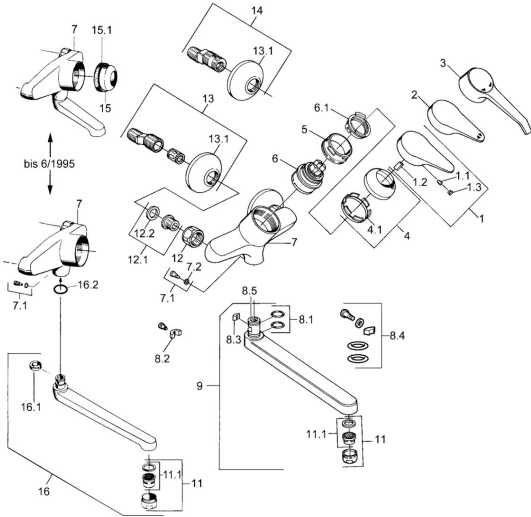

EAN: 4015474675742
static.hansa.com/01692206

Spare parts

SP01692102

	Name	Code
1	Lever, (-2004) Chrome	59901882
1.1	Screw, M5x8, SW2.5	59904755
1.2	Bushing	59904778
1.3	Plug, hot/cold	59906705
3	Lever	59901886
4	Covering cap Chrome	59906563
4.1	Fixing sleeve	59906695
5	Eye screw, M50x1, SW45	59904775
6	Cartridge, 4.8 eco	59904601
6.1	Hot water limiter	59904759
7.1	Fixing screw, M6x12, AF2.5	59904804
8.1	O-ring, d 15x2.5	59910423
8.2	Screw, M6x10, 2,5	59911435
8.2	Limiter	59910421
8.3	Limiter	59910422
8.4	Maintenance set	59912230
9	Spout, L=145 Chrome	59911380
9	Spout, L=96 Chrome	59910419
9	Spout, L=235 Chrome	59910417
9	Spout, L=170 Chrome	59911183
11	Aerator, M24x1 STD HC A Chrome	59902366
11.1	Aerator, M22/24 A	59902081
12	Connection nut, G3/4, AF30	59902230
12.1	Seat, G1/2, L, WAF10	59904618
12.2	Retaining ring, 23.9x15.2x2	59902689
13	Eccentric, G3/4xG1/2 Chrome	59904793
13.1	Cover flange Chrome	59904796
15	Covering cap, (-1994) Chrome Discontinued	59904756
15.1	Ring Discontinued	59905365
16.1	Limiter Discontinued	59904786
16.2	O-ring, 20x2.5 Discontinued	59904803