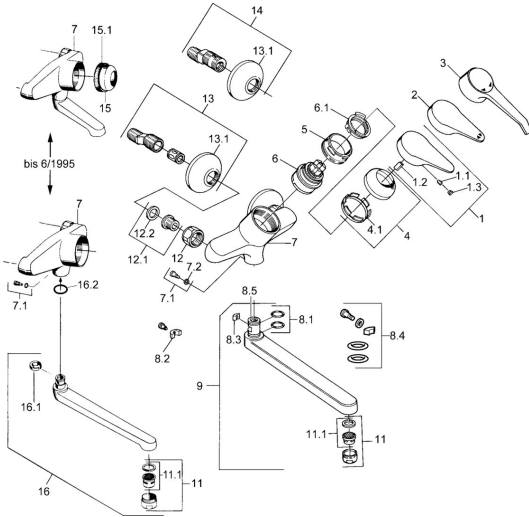

EAN: 4015474676046
static.hansa.com/01692203

Spare parts

SP01692102

	Name	Code
1	Lever, (-2004) Chrome	59901882
1.1	Screw, M5x8, SW2.5	59904755
1.2	Bushing	59904778
1.3	Plug, hot/cold	59906705
3	Lever	59901886
4	Covering cap Chrome	59906563
4.1	Fixing sleeve	59906695
5	Eye screw, M50x1, SW45	59904775
6	Cartridge, 4.8 eco	59904601
6.1	Hot water limiter	59904759
7.1	Fixing screw, M6x12, AF2.5	59904804
8.1	O-ring, d 15x2.5	59910423
8.2	Screw, M6x10, 2,5	59911435
8.2	Limiter	59910421
8.3	Limiter	59910422
8.4	Maintenance set	59912230
9	Spout, L=145 Chrome	59911380
9	Spout, L=96 Chrome	59910419
9	Spout, L=235 Chrome	59910417
9	Spout, L=170 Chrome	59911183
11	Aerator, M24x1 STD HC A Chrome	59902366
11.1	Aerator, M22/24 A	59902081
12	Connection nut, G3/4, AF30	59902230
12.1	Seat, G1/2, L, WAF10	59904618
12.2	Retaining ring, 23.9x15.2x2	59902689
13	Eccentric, G3/4xG1/2 Chrome	59904793
13.1	Cover flange Chrome	59904796
15	Covering cap, (-1994) Chrome Discontinued	59904756
15.1	Ring Discontinued	59905365
16.1	Limiter Discontinued	59904786
16.2	O-ring, 20x2.5 Discontinued	59904803