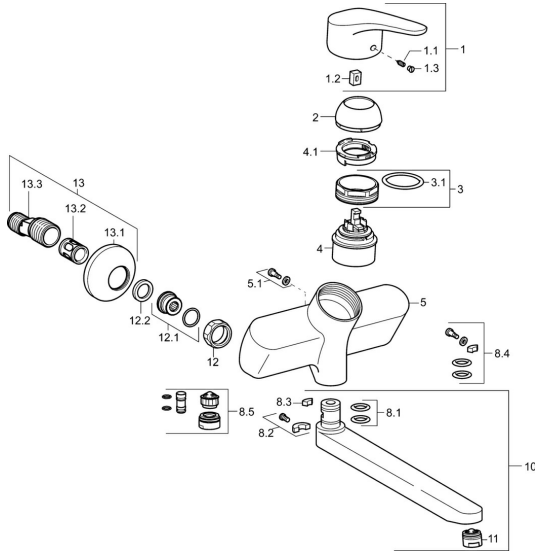

EAN: 4015474271357
static.hansa.com/01692183

Spare parts

SP01692183

	Name	Code
1	Lever, L=93 mm Chrome	01880083
1.1	Screw, M5x8, SW2.5	59904755
1.2	Bushing	59904778
1.3	Symbol plug Grey	59912112
2	Covering cap Chrome	59912638
3	Eye screw, M50x1, SW45	59904775
3.1	O-ring, d 43x2.5	59911166
4	Cartridge, 4.8 eco	59904601
4.1	Hot water limiter	59904759
5.1	Fixing screw, M6x12, AF2.5	59904804
8.1	O-ring, d 15x2.5	59910423
8.2	Limiter	59910421
8.2	Screw, M6x10, 2,5	59911435
8.3	Limiter	59910422
8.4	Maintenance set	59912230
8.5	Emptying valve	59912483
10	Spout, L=235 Chrome	59910417
10	Spout, L=96 Chrome	59910419
10	Spout, L=170 Chrome	59911183
10	Spout, L=145 Chrome	59911380
10	Spout, L=96 (2019-) Chrome	59914765
10	Spout, L=170 (2019-) Chrome	59914766
10	Spout, L=235 (2019-) Chrome	59914767
11	Aerator, M24x1 STD PL HC A Laminar (2013-) Chrome	59914054
12	Connection nut, G3/4, AF30	59902230
12.1	Connector	59913400
12.2	Retaining ring, 23.9x15.2x2	59902689
13	Eccentric, G3/4xG1/2 Chrome	59904793
13.1	Cover flange Chrome	59904796
13.2	Silencer	59904792
13.3	Eccentric connector, G3/4xG1/2, DN15	59910254