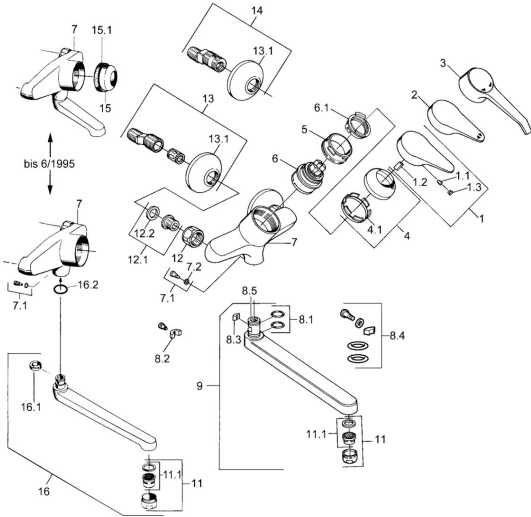

EAN: 4015474559516
static.hansa.com/01692103

Spare parts

SP01692102

	Name	Code
1	Lever, (-2004) Chrome	59901882
1.1	Screw, M5x8, SW2.5	59904755
1.2	Bushing	59904778
1.3	Plug, hot/cold	59906705
3	Lever	59901886
4	Covering cap Chrome	59906563
4.1	Fixing sleeve	59906695
5	Eye screw, M50x1, SW45	59904775
6	Cartridge, 4.8 eco	59904601
6.1	Hot water limiter	59904759
7.1	Fixing screw, M6x12, AF2.5	59904804
8.1	O-ring, d 15x2.5	59910423
8.2	Screw, M6x10, 2,5	59911435
8.2	Limiter	59910421
8.3	Limiter	59910422
8.4	Maintenance set	59912230
9	Spout, L=145 Chrome	59911380
9	Spout, L=96 Chrome	59910419
9	Spout, L=235 Chrome	59910417
9	Spout, L=170 Chrome	59911183
11	Aerator, M24x1 STD HC A Chrome	59902366
11.1	Aerator, M22/24 A	59902081
12	Connection nut, G3/4, AF30	59902230
12.1	Seat, G1/2, L, WAF10	59904618
12.2	Retaining ring, 23.9x15.2x2	59902689
13	Eccentric, G3/4xG1/2 Chrome	59904793
13.1	Cover flange Chrome	59904796
15	Covering cap, (-1994) Chrome Discontinued	59904756
15.1	Ring Discontinued	59905365
16.1	Limiter Discontinued	59904786
16.2	O-ring, 20x2.5 Discontinued	59904803