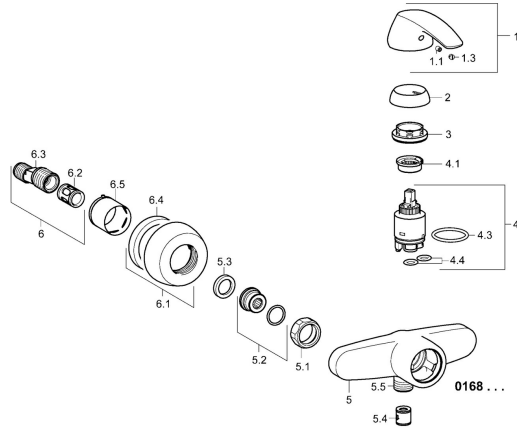

## Spare parts

### SP01680174

	Name	Code
1	Lever Chrome	59913831
1.1	Screw, M5x8, SW2.5	59904755
1.3	Symbol plug Grey	59912112
2	Covering cap Chrome <b>Discontinued</b>	59912797
3	Fixing screw, M40x1, SW34	59913834
4	Cartridge, 3.5 Eco	59912324
4	Cartridge, 3.5 Classic	59913075
4.1	Temperature adjustment limiter	59912325
4.3	O-ring, d 28.24x2.62 <b>Discontinued</b>	59912590
4.4	O-ring, d 10.10x1.60 <b>Discontinued</b>	59905072
5.1	Connection nut, G3/4, AF30	59902230
5.2	Connector	59913400
5.3	Retaining ring, 23.9x15.2x2	59902689
5.4	Non-return valve	59905714
5.5	Thread nipple, G1/2xM18x1	59911384
6.1	Cover flange Chrome	59912652
6.2	Silencer	59904792
6.3	Eccentric connector, G3/4xG1/2, DN15	59910254
6.5	Cover sleeve Chrome	59912651
N.I.	Key, SW30/34	59912108