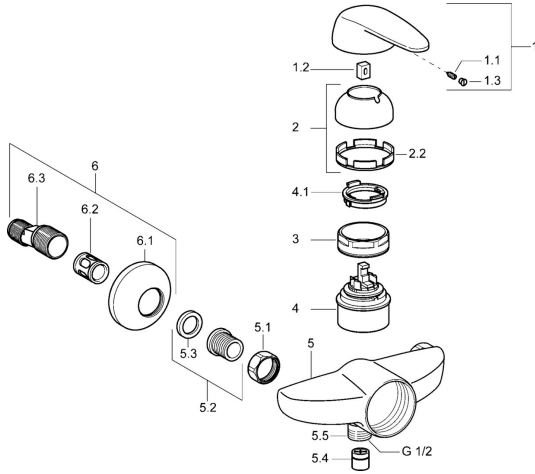

## Spare parts

### SP01680104

	Name	Code
1	Lever	59913904
1.1	Screw, M5x8, SW2.5	59904755
1.2	Bushing	59904778
1.3	Plug, hot/cold	59906705
2	Covering cap Chrome	59906563
2.2	Fixing sleeve	59906695
3	Eye screw, M50x1, SW45	59904775
4	Cartridge, 4.8 eco	59904601
4.1	Hot water limiter	59904759
5.1	Connection nut, G3/4, AF30	59902230
5.2	Seat, G1/2, L, WAF10	59904618
5.3	Retaining ring, 23.9x15.2x2	59902689
5.4	Non-return valve	59905714
5.5	Thread nipple, G1/2xM18x1	59911384
6	Eccentric, G3/4xG1/2 Chrome	59904793
6.1	Cover flange Chrome	59904796
6.2	Silencer	59904792
6.3	Eccentric connector, G3/4xG1/2, DN15	59910254