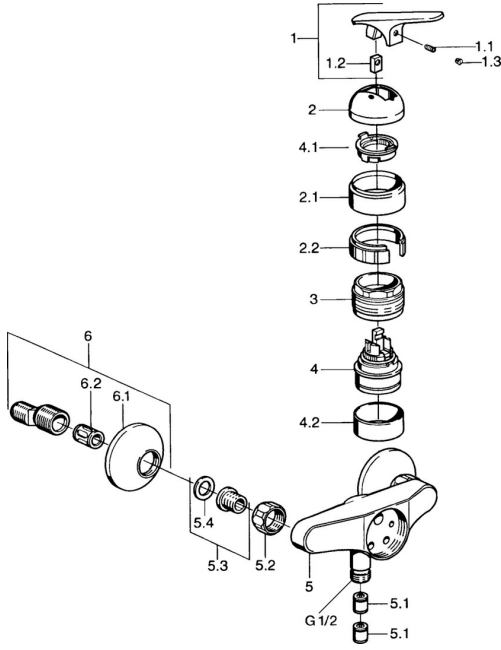

EAN: 4015474661271
static.hansa.com/01680102

Spare parts

SP01680102

	Name	Code
1.1	Screw, M5x8, SW2.5	59904755
1.2	Bushing	59904778
1.3	Plug, hot/cold	59906705
2	Covering cap Chrome Discontinued	59905867
2.1	Cover Chrome Discontinued	59911420
2.2	Holder Discontinued	59911421
3	Tightening nut, M52x1, AF45	59911161
4	Cartridge, 4.8 eco	59904601
4.1	Hot water limiter	59904759
4.2	Spacer sleeve Discontinued	59905871
5.1	Non-return valve	59905714
5.2	Connection nut, G3/4, AF30	59902230
5.3	Seat, G1/2, L, WAF10	59904618
5.4	Retaining ring, 23.9x15.2x2	59902689
6	Eccentric, G3/4xG1/2 Chrome	59904793
6.1	Cover flange Chrome	59904796
6.2	Silencer	59904792