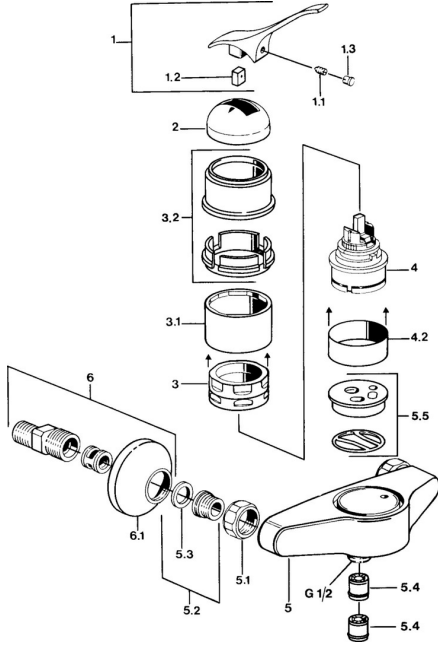

## Spare parts

### SP01680101

	Name	Code
1.1	Screw, M5x8, SW2.5	59904755
1.2	Bushing	59904778
1.3	Plug, hot/cold	59906705
2	Covering cap Chrome <b>Discontinued</b>	59905867
3.1	Screw sleeve <b>Discontinued</b>	59905868
3.2	Protective sleeve Chrome <b>Discontinued</b>	59910320
4	Cartridge, 4.8 eco	59904601
4.2	Spacer sleeve <b>Discontinued</b>	59905871
5.1	Connection nut, G3/4, AF30	59902230
5.2	Seat, G1/2, L, WAF10	59904618
5.3	Retaining ring, 23.9x15.2x2	59902689
5.4	Non-return valve	59905714
5.5	Plate <b>Discontinued</b>	59911152
5.6	Connector	59906277
6	Eccentric, G3/4xG1/2 Chrome	59904793
6.1	Cover flange Chrome	59904796