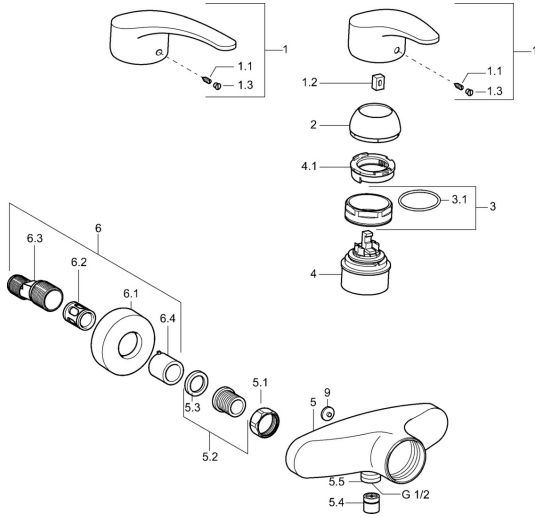

EAN: 4015474525733
static.hansa.com/01670186

Spare parts

SP01670173

	Name	Code
1	Lever, L=87 mm	59914195
1	Long lever, L=138 Chrome	01880076
1.1	Screw, M5x8, SW2.5	59904755
1.2	Bushing	59904778
1.3	Symbol plug Grey	59912112
2	Covering cap Chrome	59912638
3	Eye screw, M50x1, SW45	59904775
3.1	O-ring, d 43x2.5	59911166
4	Cartridge, 4.8 eco	59904601
4.1	Hot water limiter	59904759
5.1	Connection nut, G3/4, AF30	59902230
5.2	Seat, G1/2, L, WAF10	59904618
5.3	Retaining ring, 23.9x15.2x2	59902689
5.4	Non-return valve	59905714
5.5	Thread nipple, G1/2xM18x1	59911384
5.6	Vacuum breaker, DN15	59911330
6.1	Cover flange Chrome	59912652
6.2	Silencer	59904792
6.3	Eccentric connector, G3/4xG1/2, DN15	59910254
6.4	Cover sleeve Chrome	59912651
9	Plug Grey Discontinued	59912654
N.I.	Vacuum breaker, DN15	59911330