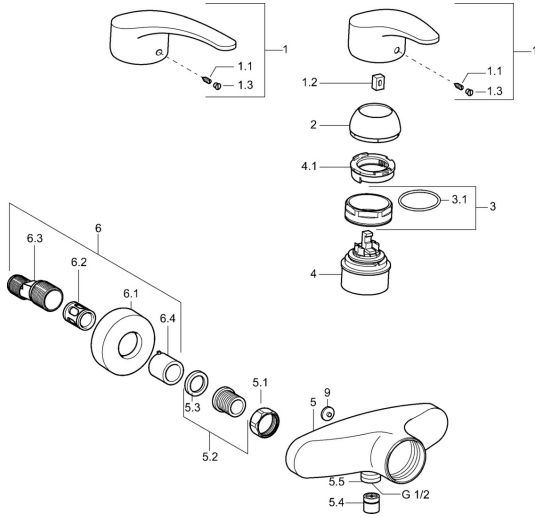

EAN: 4015474077461
static.hansa.com/016701838

Spare parts

SP01670173

	Name	Code
1	Lever, L=87 mm	59914195
1	Long lever, L=138 Chrome	01880076
1.1	Screw, M5x8, SW2.5	59904755
1.2	Bushing	59904778
1.3	Symbol plug Grey	59912112
2	Covering cap Chrome	59912638
3	Eye screw, M50x1, SW45	59904775
3.1	O-ring, d 43x2.5	59911166
4	Cartridge, 4.8 eco	59904601
4.1	Hot water limiter	59904759
5.1	Connection nut, G3/4, AF30	59902230
5.2	Seat, G1/2, L, WAF10	59904618
5.3	Retaining ring, 23.9x15.2x2	59902689
5.4	Non-return valve	59905714
5.5	Thread nipple, G1/2xM18x1	59911384
5.6	Vacuum breaker, DN15	59911330
6.1	Cover flange Chrome	59912652
6.2	Silencer	59904792
6.3	Eccentric connector, G3/4xG1/2, DN15	59910254
6.4	Cover sleeve Chrome	59912651
9	Plug Grey Discontinued	59912654
N.I.	Vacuum breaker, DN15	59911330