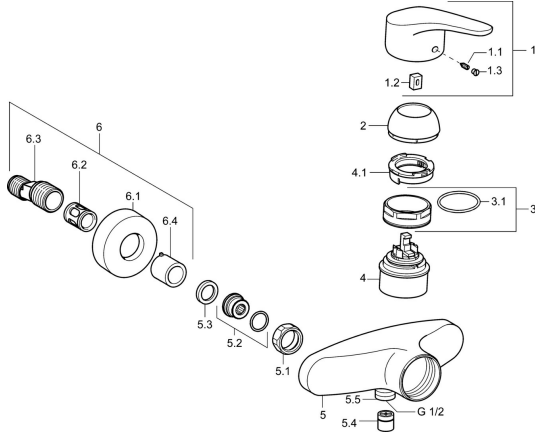

EAN: 4015474525726
static.hansa.com/01670183

Spare parts

SP01670183

	Name	Code
1	Lever, L=93 mm Chrome	01880083
1.1	Screw, M5x8, SW2.5	59904755
1.2	Bushing	59904778
1.3	Symbol plug Grey	59912112
2	Covering cap Chrome	59912638
3	Eye screw, M50x1, SW45	59904775
3.1	O-ring, d 43x2.5	59911166
4	Cartridge, 4.8 eco	59904601
4.1	Hot water limiter	59904759
5.1	Connection nut, G3/4, AF30	59902230
5.2	Connector	59913400
5.3	Retaining ring, 23.9x15.2x2	59902689
5.4	Non-return valve	59905714
5.5	Thread nipple, G1/2xM18x1	59911384
6.1	Cover flange Chrome	59912652
6.2	Silencer	59904792
6.3	Eccentric connector, G3/4xG1/2, DN15	59910254
6.4	Cover sleeve Chrome	59912651