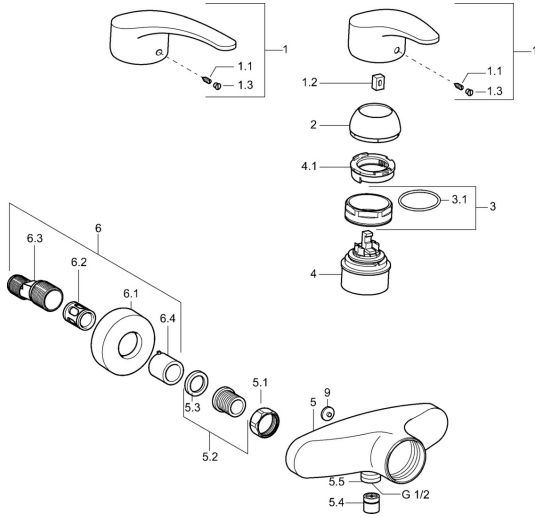

EAN: 4015474077430
static.hansa.com/01670176

Spare parts

SP01670173

	Name	Code
1	Lever, L=87 mm	59914195
1	Long lever, L=138 Chrome	01880076
1.1	Screw, M5x8, SW2.5	59904755
1.2	Bushing	59904778
1.3	Symbol plug Grey	59912112
2	Covering cap Chrome	59912638
3	Eye screw, M50x1, SW45	59904775
3.1	O-ring, d 43x2.5	59911166
4	Cartridge, 4.8 eco	59904601
4.1	Hot water limiter	59904759
5.1	Connection nut, G3/4, AF30	59902230
5.2	Seat, G1/2, L, WAF10	59904618
5.3	Retaining ring, 23.9x15.2x2	59902689
5.4	Non-return valve	59905714
5.5	Thread nipple, G1/2xM18x1	59911384
5.6	Vacuum breaker, DN15	59911330
6.1	Cover flange Chrome	59912652
6.2	Silencer	59904792
6.3	Eccentric connector, G3/4xG1/2, DN15	59910254
6.4	Cover sleeve Chrome	59912651
9	Plug Grey Discontinued	59912654
N.I.	Vacuum breaker, DN15	59911330