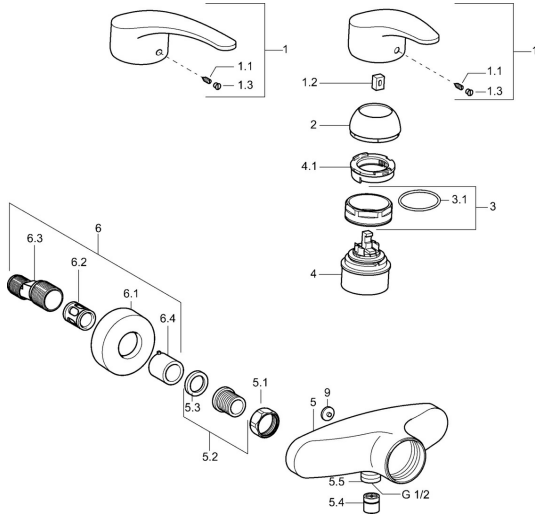

EAN: 4015474077393
static.hansa.com/01670173

Spare parts

SP01670173

	Name	Code
1	Lever, L=87 mm	59914195
1	Long lever, L=138 Chrome	01880076
1.1	Screw, M5x8, SW2.5	59904755
1.2	Bushing	59904778
1.3	Symbol plug Grey	59912112
2	Covering cap Chrome	59912638
3	Eye screw, M50x1, SW45	59904775
3.1	O-ring, d 43x2.5	59911166
4	Cartridge, 4.8 eco	59904601
4.1	Hot water limiter	59904759
5.1	Connection nut, G3/4, AF30	59902230
5.2	Seat, G1/2, L, WAF10	59904618
5.3	Retaining ring, 23.9x15.2x2	59902689
5.4	Non-return valve	59905714
5.5	Thread nipple, G1/2xM18x1	59911384
5.6	Vacuum breaker, DN15	59911330
6.1	Cover flange Chrome	59912652
6.2	Silencer	59904792
6.3	Eccentric connector, G3/4xG1/2, DN15	59910254
6.4	Cover sleeve Chrome	59912651
9	Plug Grey Discontinued	59912654
N.I.	Vacuum breaker, DN15	59911330