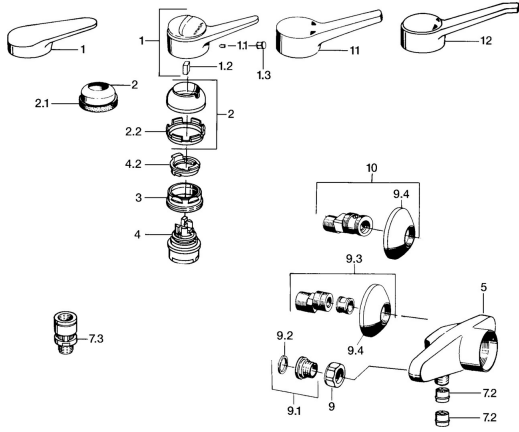

## Spare parts

### SP01670102

	Name	Code
1	Lever, (-2004) Chrome	59901882
1.1	Screw, M5x8, SW2.5	59904755
1.2	Bushing	59904778
1.3	Plug, hot/cold	59906705
2	Covering cap Chrome	59906563
2.2	Fixing sleeve	59906695
3	Eye screw, M50x1, SW45	59904775
4	Cartridge, 4.8 eco	59904601
4.2	Hot water limiter	59904759
7.2	Non-return valve	59905714
7.3	Vacuum breaker, DN15	59911330
9	Connection nut, G3/4, AF30	59902230
9.1	Seat, G1/2, L, WAF10	59904618
9.2	Retaining ring, 23.9x15.2x2	59902689
9.3	Eccentric, G3/4xG1/2 Chrome	59904793
9.4	Cover flange Chrome	59904796
10	Eccentric coupling with stop valves and cover plates, G1/2xG3/4 Chrome	59902034