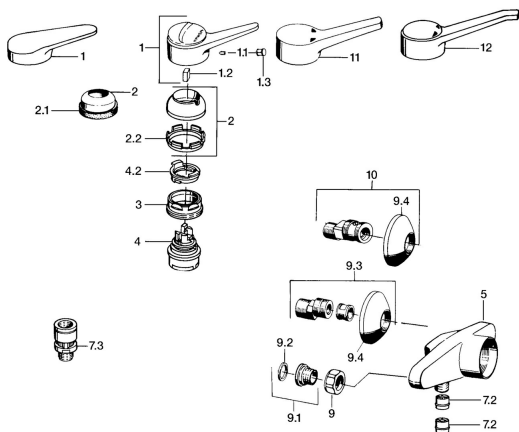

EAN: 4015474574991
static.hansa.com/01670103

Spare parts

SP01670102

	Name	Code
1	Lever, (-2004) Chrome	59901882
1.1	Screw, M5x8, SW2.5	59904755
1.2	Bushing	59904778
1.3	Plug, hot/cold	59906705
2	Covering cap Chrome	59906563
2.1		
2.2	Fixing sleeve	59906695
3	Eye screw, M50x1, SW45	59904775
4	Cartridge, 4.8 eco	59904601
4.2	Hot water limiter	59904759
7.2	Non-return valve	59905714
7.3	Vacuum breaker, DN15	59911330
9	Connection nut, G3/4, AF30	59902230
9.1	Seat, G1/2, L, WAF10	59904618
9.2	Retaining ring, 23.9x15.2x2	59902689
9.3	Eccentric, G3/4xG1/2 Chrome	59904793
9.4	Cover flange Chrome	59904796
10	Eccentric coupling with stop valves and cover plates, G1/2xG3/4 Chrome	59902034