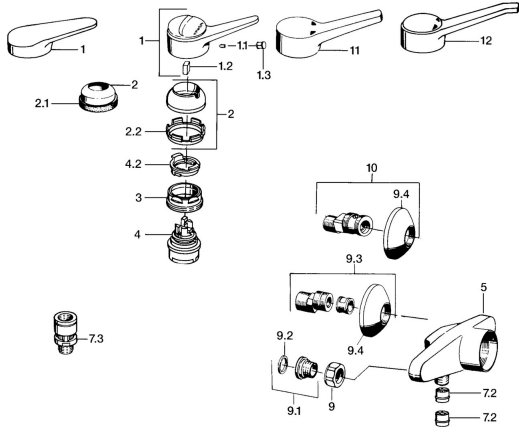

## Spare parts

### SP01670102

	Name	Code
1	Lever, (-2004) Chrome	59901882
1.1	Screw, M5x8, SW2.5	59904755
1.2	Bushing	59904778
1.3	Plug, hot/cold	59906705
2	Covering cap Chrome	59906563
2.1		
2.2	Fixing sleeve	59906695
3	Eye screw, M50x1, SW45	59904775
4	Cartridge, 4.8 eco	59904601
4.2	Hot water limiter	59904759
7.2	Non-return valve	59905714
7.3	Vacuum breaker, DN15	59911330
9	Connection nut, G3/4, AF30	59902230
9.1	Seat, G1/2, L, WAF10	59904618
9.2	Retaining ring, 23.9x15.2x2	59902689
9.3	Eccentric, G3/4xG1/2 Chrome	59904793
9.4	Cover flange Chrome	59904796
10	Eccentric coupling with stop valves and cover plates, G1/2xG3/4 Chrome	59902034