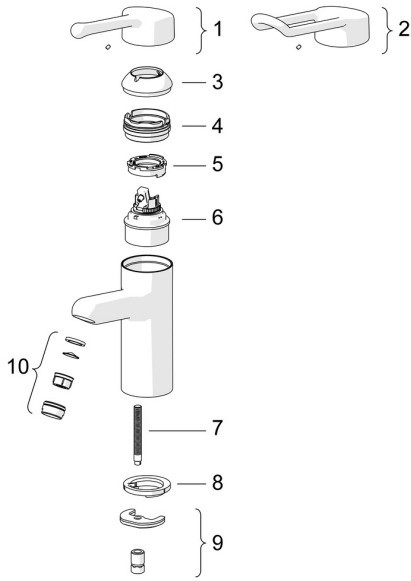

EAN: 4015474293977
static.hansa.com/01662196

Spare parts

SP01662195

	Name	Code
01	Long lever, L=143 Chrome	02450006
02	Long lever, L=149 Chrome	02440005
03	Covering cap Chrome	59914069
04	Tightening nut, M50x1, SW45	59914070
05	Hot water limiter	59904759
06	Cartridge, 4.8 Classic	59911437
07	Fixing screw, M8x1, L=140	59912474
08	Bottom seal	59914591
09	Fixing set	59910749
10	Aerator, M24x1 STD PL HC A Laminar (2013-) Chrome	59914054
N.I.	Quick-release coupling, G1/2 Chrome	04050200
N.I.	Connector, G1/2xM14x1 Discontinued	59914180
N.I.	Wall bracket White	59914457
N.I.	Bidetta hand shower White	59914458
N.I.	Shower hose, L=1500 White	59914460