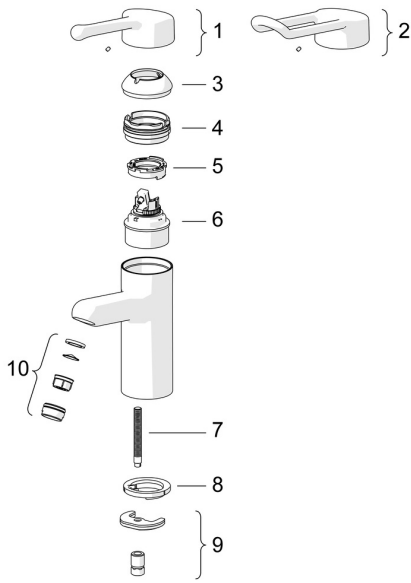

EAN: 4015474293960
static.hansa.com/01662195

Spare parts

SP01662195

	Name	Code
01	Long lever, L=143 Chrome	02450006
02	Long lever, L=149 Chrome	02440005
03	Covering cap Chrome	59914069
04	Tightening nut, M50x1, SW45	59914070
05	Hot water limiter	59904759
06	Cartridge, 4.8 Classic	59911437
07	Fixing screw, M8x1, L=140	59912474
08	Bottom seal	59914591
09	Fixing set	59910749
10	Aerator, M24x1 STD PL HC A Laminar (2013-) Chrome	59914054
N.I.	Quick-release coupling, G1/2 Chrome	04050200
N.I.	Connector, G1/2xM14x1 Discontinued	59914180
N.I.	Wall bracket White	59914457
N.I.	Bidetta hand shower White	59914458
N.I.	Shower hose, L=1500 White	59914460