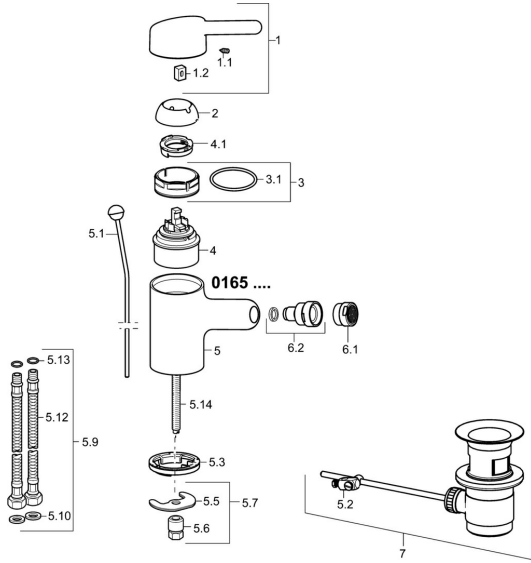

## Spare parts

### SP01653203

	Name	Code
1	Lever, L=93 mm Chrome	59914072
1.1	Screw, M5x8, SW2.5	59904755
1.2	Bushing	59904778
2	Covering cap Chrome	59914069
3	Tightening nut, M50x1, SW45	59914070
3.1	O-ring, d 46x2	59912470
4	Cartridge, 4.8 Classic	59911437
4.1	Hot water limiter	59904759
5.1	Pop-up operating rod Chrome	59912505
5.2	Swivel joint	59904624
5.3	Bottom seal	59914591
5.5	Fixing plate	59904765
5.6	Screw, M8x1, SW13	59904766
5.7	Fixing set	59910749
5.9	Hose	59912709
5.10	Gasket, 9.5x14.4x2	59912551
5.12	Flexible pipe, L=430, G3/8-M10x1	59912515
5.13	O-ring, d 7.65x1.78	59902337
5.14	Fixing screw, M8x1, L=140	59912474
6.1	Aerator, M24x1, 6 l/min Chrome	59913727
6.2	Ball joint for bidet faucet	59910952
7	Pop-up waste Chrome	59904620