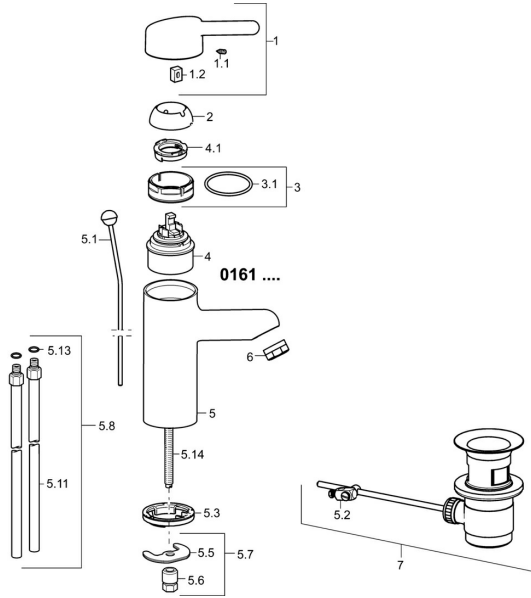

## Spare parts

### SP01612103

	Name	Code
1	Long lever, L=149 Chrome	02440005
1	Long lever, L=143 Chrome	02450006
1	Lever, L=93 mm Chrome	59914072
1.1	Screw, M5x8, SW2.5	59904755
1.2	Bushing	59904778
2	Covering cap Chrome	59914069
3	Tightening nut, M50x1, SW45	59914070
3.1	O-ring, d 46x2	59912470
4	Cartridge, 4.8 Classic	59911437
4.1	Hot water limiter	59904759
5.1	Pop-up operating rod Chrome	59912505
5.2	Swivel joint	59904624
5.3	Bottom seal	59914591
5.5	Fixing plate	59904765
5.6	Screw, M8x1, SW13	59904766
5.7	Fixing set	59910749
5.8	Installation coupling pair Chrome	59911791
5.11	Coupling pipe, L=430, M10x1	59912550
5.13	O-ring, d 7.65x1.78	59902337
5.14	Fixing screw, M8x1, L=140	59912474
6	Aerator, M24x1 STD PL HC A Laminar (2013-) Chrome	59914054
7	Pop-up waste Chrome	59904620