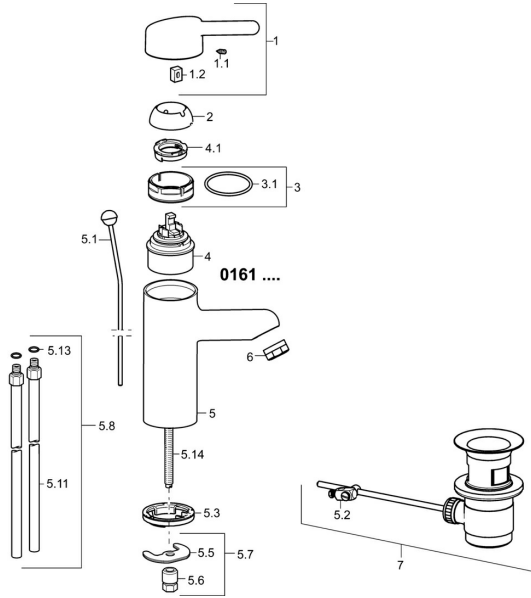

EAN: 4015474266452
static.hansa.com/01632103

Spare parts

SP01612103

	Name	Code
1	Long lever, L=149 Chrome	02440005
1	Long lever, L=143 Chrome	02450006
1	Lever, L=93 mm Chrome	59914072
1.1	Screw, M5x8, SW2.5	59904755
1.2	Bushing	59904778
2	Covering cap Chrome	59914069
3	Tightening nut, M50x1, SW45	59914070
3.1	O-ring, d 46x2	59912470
4	Cartridge, 4.8 Classic	59911437
4.1	Hot water limiter	59904759
5.1	Pop-up operating rod Chrome	59912505
5.2	Swivel joint	59904624
5.3	Bottom seal	59914591
5.5	Fixing plate	59904765
5.6	Screw, M8x1, SW13	59904766
5.7	Fixing set	59910749
5.8	Installation coupling pair Chrome	59911791
5.11	Coupling pipe, L=430, M10x1	59912550
5.13	O-ring, d 7.65x1.78	59902337
5.14	Fixing screw, M8x1, L=140	59912474
6	Aerator, M24x1 STD PL HC A Laminar (2013-) Chrome	59914054
7	Pop-up waste Chrome	59904620