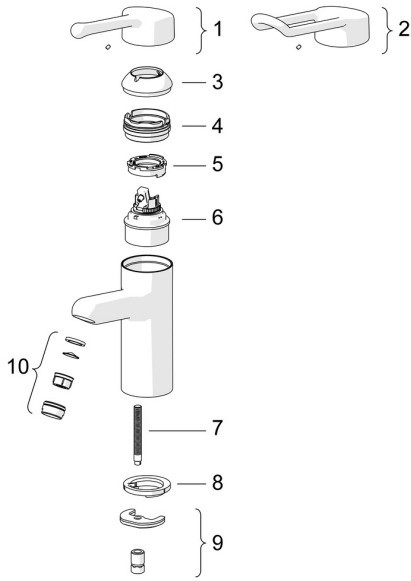

EAN: 4015474267039
static.hansa.com/01622196

Spare parts

SP01662195

	Name	Code
01	Long lever, L=143 Chrome	02450006
02	Long lever, L=149 Chrome	02440005
03	Covering cap Chrome	59914069
04	Tightening nut, M50x1, SW45	59914070
05	Hot water limiter	59904759
06	Cartridge, 4.8 Classic	59911437
07	Fixing screw, M8x1, L=140	59912474
08	Bottom seal	59914591
09	Fixing set	59910749
10	Aerator, M24x1 STD PL HC A Laminar (2013-) Chrome	59914054
N.I.	Quick-release coupling, G1/2 Chrome	04050200
N.I.	Connector, G1/2xM14x1 Discontinued	59914180
N.I.	Wall bracket White	59914457
N.I.	Bidetta hand shower White	59914458
N.I.	Shower hose, L=1500 White	59914460