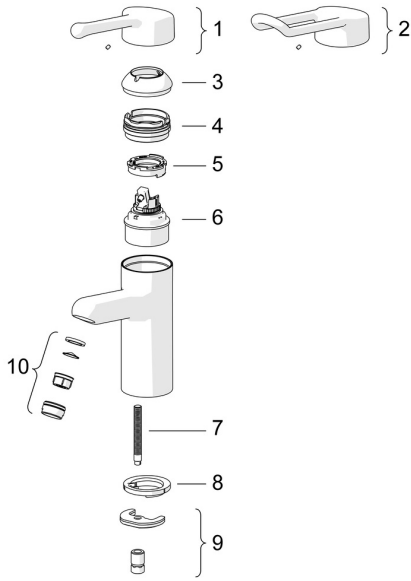

EAN: 4015474267015
static.hansa.com/01622195

Spare parts

SP01662195

	Name	Code
01	Long lever, L=143 Chrome	02450006
02	Long lever, L=149 Chrome	02440005
03	Covering cap Chrome	59914069
04	Tightening nut, M50x1, SW45	59914070
05	Hot water limiter	59904759
06	Cartridge, 4.8 Classic	59911437
07	Fixing screw, M8x1, L=140	59912474
08	Bottom seal	59914591
09	Fixing set	59910749
10	Aerator, M24x1 STD PL HC A Laminar (2013-) Chrome	59914054
N.I.	Quick-release coupling, G1/2 Chrome	04050200
N.I.	Connector, G1/2xM14x1 Discontinued	59914180
N.I.	Wall bracket White	59914457
N.I.	Bidetta hand shower White	59914458
N.I.	Shower hose, L=1500 White	59914460