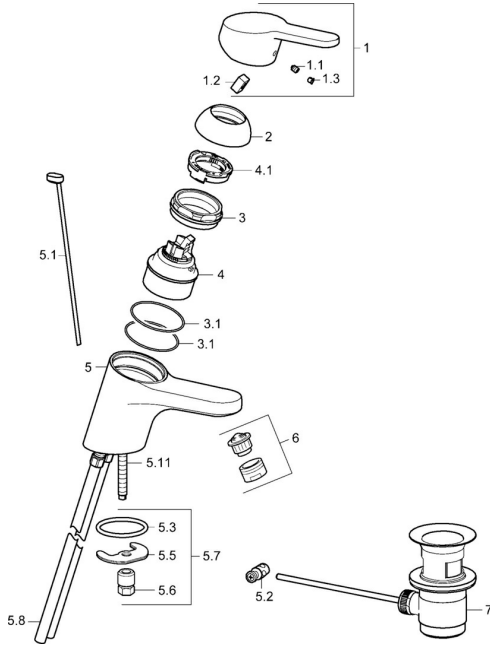

EAN: 4015474135734
static.hansa.com/01602176

Pièces de rechange

SP01502173

| | Nom | Code |
|------|--|----------|
| 1 | Levier, L=110 Chrome Arrête | 01580076 |
| 1 | Levier, L=86 mm Chrome | 01580073 |
| 1.1 | Vis, M5x8, SW2.5 | 59904755 |
| 1.2 | Kit de joints pour bec | 59904778 |
| 1.3 | Capuchon Gris | 59912112 |
| 2 | Chape Chrome | 59913068 |
| 2 | Chape Chrome | 59906563 |
| 3 | Vis, M50x1, SW45 | 59913069 |
| 3.1 | Joint, d 48x2 | 59913072 |
| 4 | Cartouche, 4.8 eco | 59904601 |
| 4.1 | Hot water limiter | 59904759 |
| 5.1 | Tirette de vidage Chrome | 59913067 |
| 5.2 | Joint | 59904624 |
| 5.3 | Joint, 42x3.5 | 59904764 |
| 5.5 | Fixing plate | 59904765 |
| 5.6 | Vis, M8x1, SW13 | 59904766 |
| 5.7 | Ensemble de fixation | 59910749 |
| 5.8 | Tuyau | 59913070 |
| 5.11 | Vis, M8x1, L=140 | 59912474 |
| 6 | Aérateur, M24x1, 7 l/min (-2013) Arrête | 59912004 |
| 6 | Aérateur, M24x1 STD PL HC A Laminar (2013-) Chrome | 59914054 |
| 7 | Vidage Chrome | 59904620 |
| N.I. | Clef, SW45/SW50 | 59905190 |