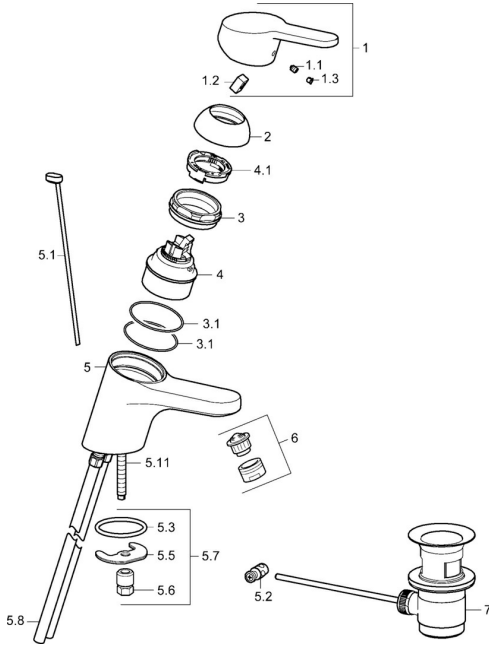

EAN: 4015474135734
static.hansa.com/01602176

Spare parts

SP01502173

	Name	Code
1	Lever, L=110 Chrome Discontinued	01580076
1	Lever, L=86 mm Chrome	01580073
1.1	Screw, M5x8, SW2.5	59904755
1.2	Bushing	59904778
1.3	Symbol plug Grey	59912112
2	Covering cap Chrome	59913068
2	Covering cap Chrome	59906563
3	Screw, M50x1, SW45	59913069
3.1	O-ring, d 48x2	59913072
4	Cartridge, 4.8 eco	59904601
4.1	Hot water limiter	59904759
5.1	Pop-up operating rod Chrome	59913067
5.2	Swivel joint	59904624
5.3	O-ring, 42x3.5	59904764
5.5	Fixing plate	59904765
5.6	Screw, M8x1, SW13	59904766
5.7	Fixing set	59910749
5.8	Pipe	59913070
5.11	Fixing screw, M8x1, L=140	59912474
6	Aerator, M24x1, 7 l/min (-2013) Discontinued	59912004
6	Aerator, M24x1 STD PL HC A Laminar (2013-) Chrome	59914054
7	Pop-up waste Chrome	59904620
N.I.	Key, SW45/SW50	59905190