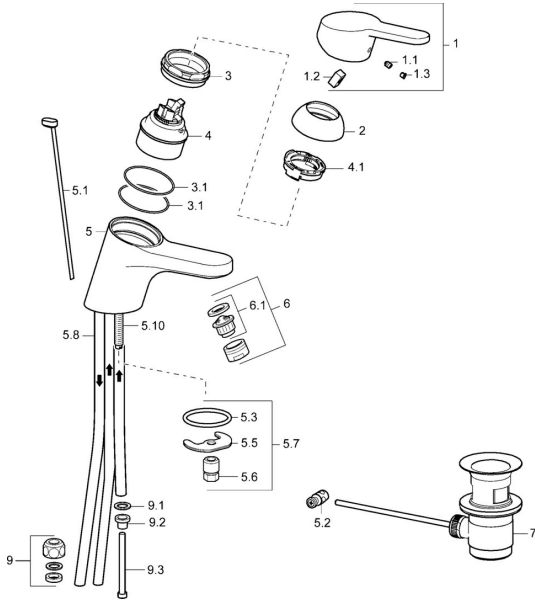

EAN: 4015474160064
static.hansa.com/01571173

Spare parts

SP01571173

	Name	Code
1	Lever, L=86 mm Chrome	01580073
1.1	Screw, M5x8, SW2.5	59904755
1.2	Bushing	59904778
1.3	Symbol plug Grey	59912112
2	Covering cap Chrome	59913068
3	Screw, M50x1, SW45	59913069
3.1	O-ring, d 48x2	59913072
4	Cartridge, 4.8 eco	59904601
4.1	Hot water limiter	59904759
5.1	Pop-up operating rod Chrome	59913067
5.2	Swivel joint	59904624
5.3	Gasket, 37x48x3.5	59911422
5.5	Fixing plate	59904765
5.6	Screw, M8x1, SW13	59904766
5.7	Fixing set	59910749
5.8	Pipe Discontinued	59913076
5.10	Fixing screw, M8x1, L=140	59912474
6	Aerator, M24x1 A, low pressure Chrome	59902692
6.1	Aerator, M22/24, ND	59901553
7	Pop-up waste Chrome	59904620
9	Fitting nut	59904969
9.1	Sealing kit, 14.9x8.5x1	59902352
9.2	Sealing kit, 10x8	59902272
9.3	Hose	59902151
N.I.	Key, SW45/SW50	59905190