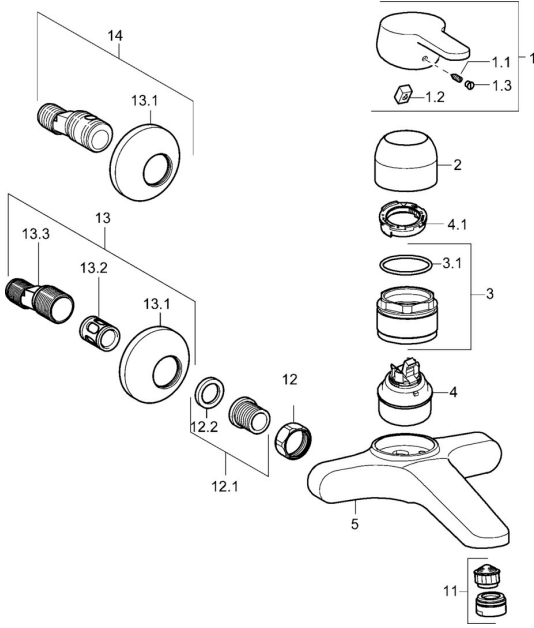

EAN: 4015474135857
static.hansa.com/01566173

Spare parts

SP01566173

	Name	Code
1	Lever, L=110 Chrome Discontinued	01580076
1	Lever, L=86 mm Chrome	01580073
1.1	Screw, M5x8, SW2.5	59904755
1.2	Bushing	59904778
1.3	Symbol plug Grey	59912112
2	Covering cap Chrome	59911160
3	Tightening nut, M52x1, AF45	59911161
3.1	O-ring, d 39x2.5 Discontinued	59911162
4	Cartridge, 4.8 eco	59904601
4.1	Hot water limiter	59904759
11	Aerator, M24x1 STD PL HC A Laminar (2013-) Chrome	59914054
11	Aerator, M24x1, 7 l/min (-2013) Discontinued	59912004
12	Connection nut, G3/4, AF30	59902230
12.1	Seat, G1/2, L, WAF10	59904618
12.2	Retaining ring, 23.9x15.2x2	59902689
13	Eccentric, G3/4xG1/2 Chrome	59904793
13.1	Cover flange Chrome	59904796
13.2	Silencer	59904792
13.3	Eccentric connector, G3/4xG1/2, DN15	59910254
14	Eccentric coupling with stop valves and cover plates, G1/2xG3/4 Chrome	59902034
N.I.	Key, SW45/SW50	59905190