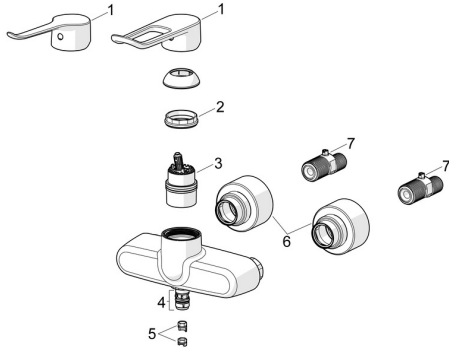

EAN: 4057304020506
static.hansa.com/01556269

Spare parts

SP01556269

	Name	Code
01	Long lever, L=140 Chrome	45240003
01	Long lever, L=162 Chrome	59914716
02	Tightening nut, M42x1.5, SW 38	59914128
03	Cartridge	59914665
04	Sealing kit for spout Chrome	59914720
05	Spout overturning stopper, 60° / 0°	59914264
05	Limiter, 120°	59914728
06	Cover flange pair Chrome	290014
07	Eccentric	59914082
N.I.	Filter sealing, G3/4	59911076