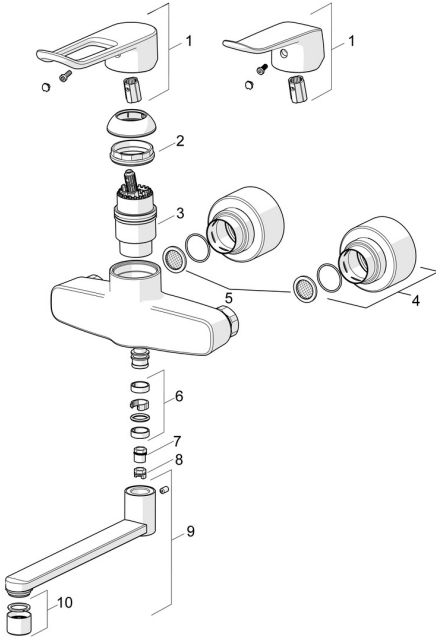

EAN: 4057304013133
static.hansa.com/01546283

Spare parts

SP01536286

	Name	Code
01	Long lever, L=162 Chrome	59914716
01	Lever, L=136 Chrome	59914719
02	Tightening nut, M42x1.5, SW 38	59914128
03	Cartridge, 4.0 Classic	59914129
04	Cover flange pair Chrome	290014
05	Filter sealing, G3/4	59911076
06	Sealing kit for spout Chrome	59914720
07	Limiter, 120°	59914728
08	Spout overturning stopper, 60° / 0°	59914264
09	Spout, L=100 Chrome	290016
09	Spout, L=200 Chrome	290017
09	Spout, L=300 Chrome	290018
10	Aerator, M22x1 STD PL HC A Laminar Chrome	1003610V