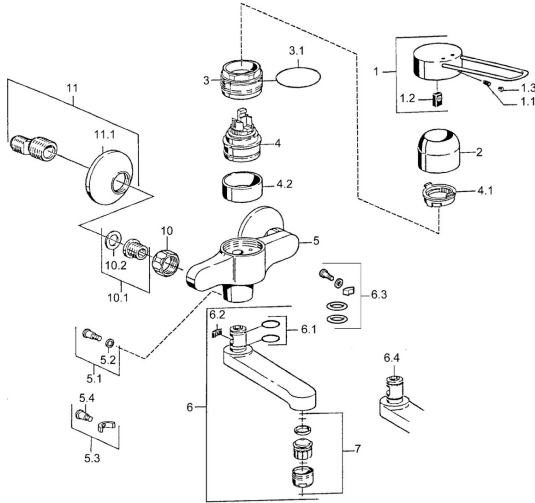

EAN: 4015474023949
static.hansa.com/01546206

Spare parts

SP01526106

	Name	Code
1	Lever Chrome Discontinued	599015806
1.1	Screw, M5x8, SW2.5	59904755
1.2	Bushing	59904778
2	Covering cap Chrome	59911160
3	Tightening nut, M52x1, AF45	59911161
3.1	O-ring, d 39x2.5 Discontinued	59911162
4	Cartridge, 4.8 eco	59904601
4.1	Hot water limiter	59904759
4.2	Spacer sleeve Discontinued	59905871
5.1	Fixing screw, M6x12, AF2.5	59904804
5.3	Limiter	59910421
5.4	Screw, M6x10, 2,5	59911435
6	Spout, L=116 Chrome Discontinued	59912048
6	Spout, L=191 Chrome Discontinued	59912049
7	Aerator, M24x1, 7 l/min (-2013) Discontinued	59912004
10	Connection nut, G3/4, AF30	59902230
10.1	Seat, G1/2, L, WAF10	59904618
11	Eccentric, G3/4xG1/2 Chrome	59904793
11.1	Cover flange Chrome	59904796