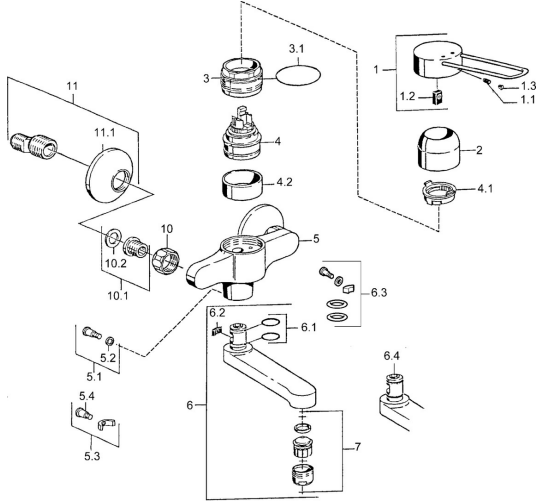

EAN: 4015474023956
static.hansa.com/01546106

Spare parts

SP01526106

	Name	Code
1	Lever Chrome Discontinued	599015806
1.1	Screw, M5x8, SW2.5	59904755
1.2	Bushing	59904778
2	Covering cap Chrome	59911160
3	Tightening nut, M52x1, AF45	59911161
3.1	O-ring, d 39x2.5 Discontinued	59911162
4	Cartridge, 4.8 eco	59904601
4.1	Hot water limiter	59904759
4.2	Spacer sleeve Discontinued	59905871
5.1	Fixing screw, M6x12, AF2.5	59904804
5.3	Limiter	59910421
5.4	Screw, M6x10, 2,5	59911435
6	Spout, L=116 Chrome Discontinued	59912048
6	Spout, L=191 Chrome Discontinued	59912049
7	Aerator, M24x1, 7 l/min (-2013) Discontinued	59912004
10	Connection nut, G3/4, AF30	59902230
10.1	Seat, G1/2, L, WAF10	59904618
11	Eccentric, G3/4xG1/2 Chrome	59904793
11.1	Cover flange Chrome	59904796